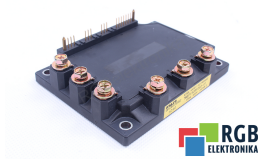

NEW IGBT MODULE 7MBP150RF060-01 A50L-0001-0274#RA 600V 150A FUJI

New FUJI ELECTRIC 7MBP150RF060-01
 Tested and cleaned.
 24 months guarantee
 Dedicated courier
 Delivery across Europe even in 24h

TECHNICAL DATA

MANUFACTURER	FUJI ELECTRIC
MODEL	7MBP150RF060-01
CATEGORY	Module IPM
WEIGHT [KG]	1.0
HEIGHT [CM]	3.0
LENGHT [CM]	12.0
WIDTH [CM]	9.0

24/7 SUPPORT AVAILABLE
[+48 71 750 09 78](tel:+48717500978)

WRITE TO US
info@rgbelektronika.pl

PRODUCTS FROM THE RGB ELEKTRONIKA OFFER:

HIGHEST QUALITY

Each product undergoes a specialized assessment, based on which we select the best quality equipment to guarantee their trouble-free operation. Thanks to this, you can be sure that the FUJI ELECTRIC **7MBP150RF060-01** device has been prepared with the greatest care.